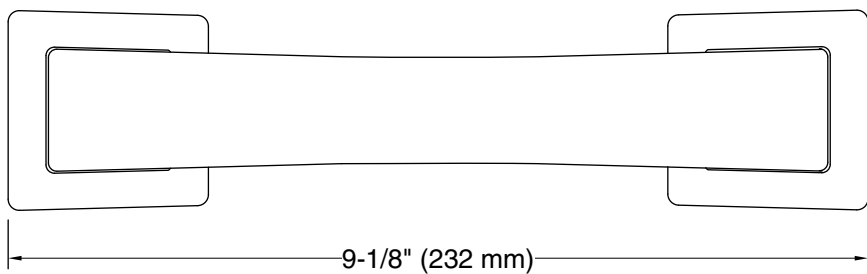

**Honesty®**  
Pivoting toilet paper holder  
**K-26638**

**Features**

- Pivoting holder makes changing toilet paper quick and simple.
- Coordinates with Honesty faucets accessories, and showering components to complete your bathroom.

### Technical Information

All product dimensions are nominal.

Material: Zinc